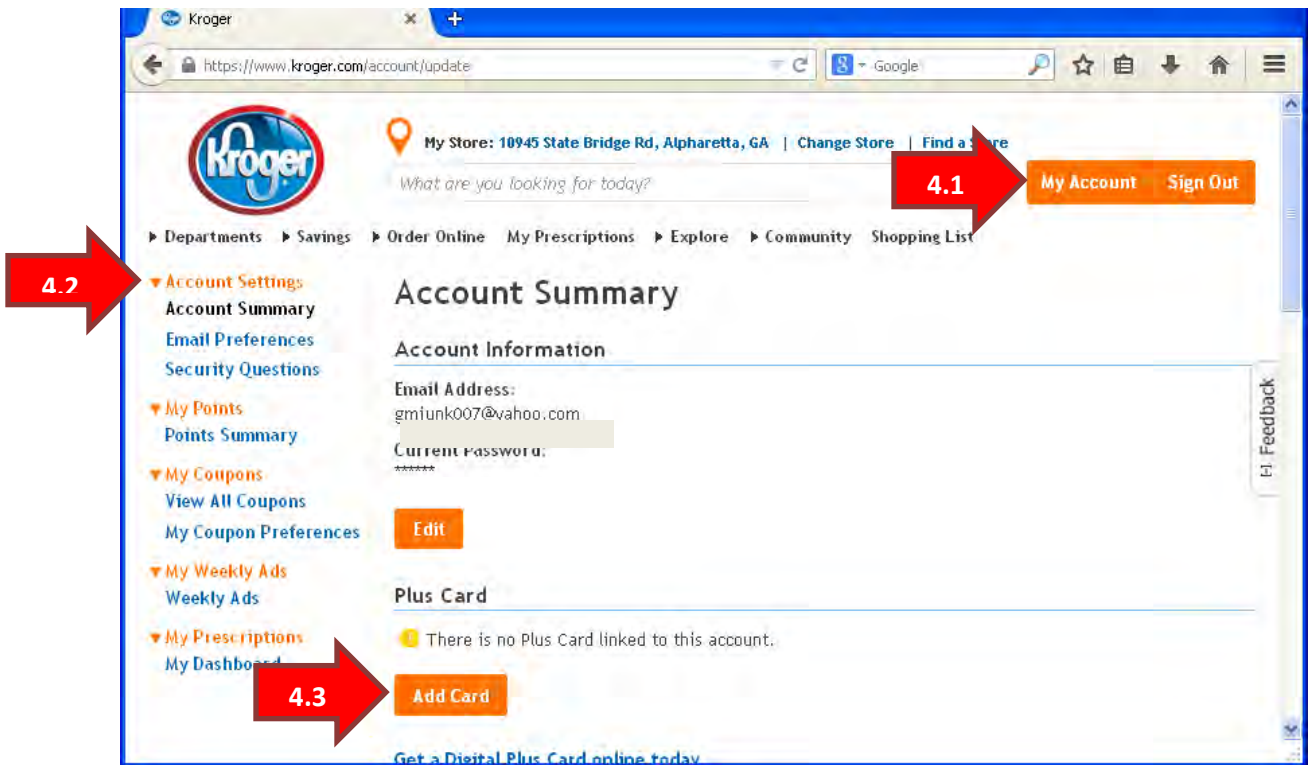

Shop 'n' Serve

Raise funds for CMA while you shop away at Kroger.

Sign up for Kroger Charity Program; it's as easy as 1, 2, 3. We can help you do it right here, right now...

1. Go to : <http://www.kroger.com>
2. If you already have an account – select “Sign In”. If not select “Register” and complete the super easy registration steps.

3. Select “My Account” (4.1) and you will be taken to the “Account Summary” page. If not, choose “Account Summary” (4.2) under the “Account Settings”. Then choose the “Add” or “Edit” button in the “Plus Card” section(4.3).