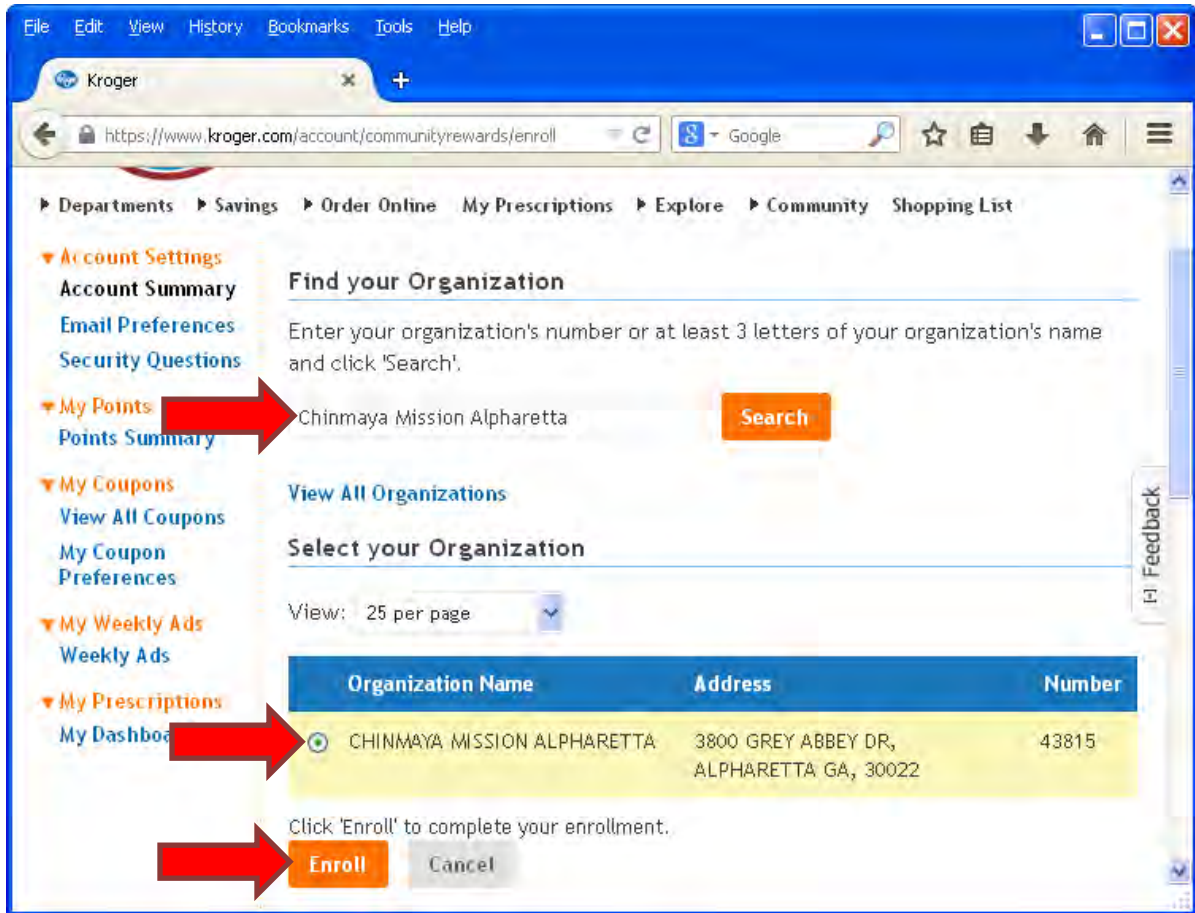

1. On the “Find Your Organization” page search and select “Chinmaya Mission Alpharetta” and select “Enroll”

1. Congratulations!!! You are all set to “Shop N Serve”