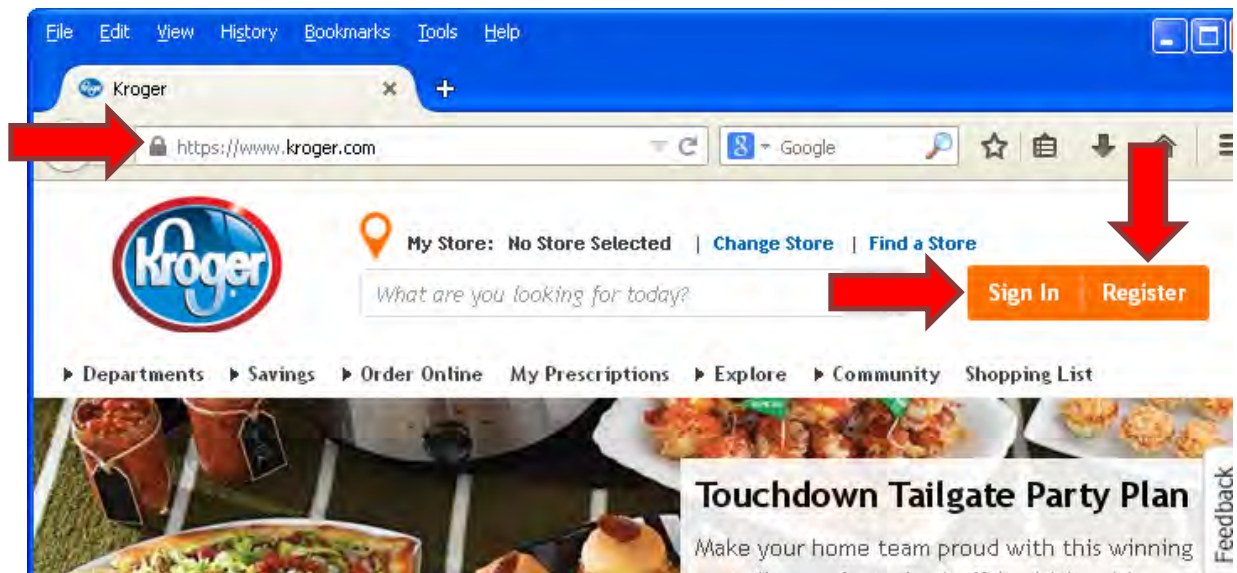

Shop 'n' Serve

Raise funds for CMA while you shop away at Kroger.

Sign up for Kroger Charity Program; it's as easy as 1, 2, 3. We can help you do it right here, right now...

1. Go to : <http://www.kroger.com>
2. If you already have an account – select “Sign In”. If not select “Register” and complete the super easy registration steps.