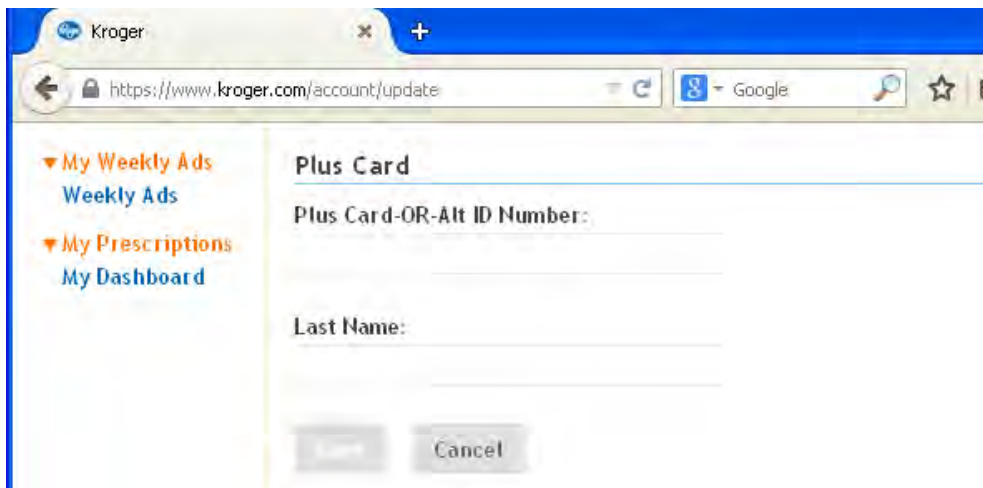

5. Further down the “Account Settings” page, locate the “Community Rewards” section and choose “Enroll”/”Edit” option. You will be prompted for your address to allow selection of local charitable organizations